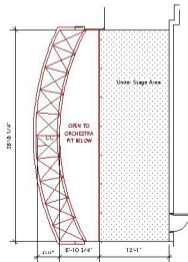

Granada Orch. Pit Side View

Granada Orch. Pit Plan View  
Scale: 1/8" = 1'-0"