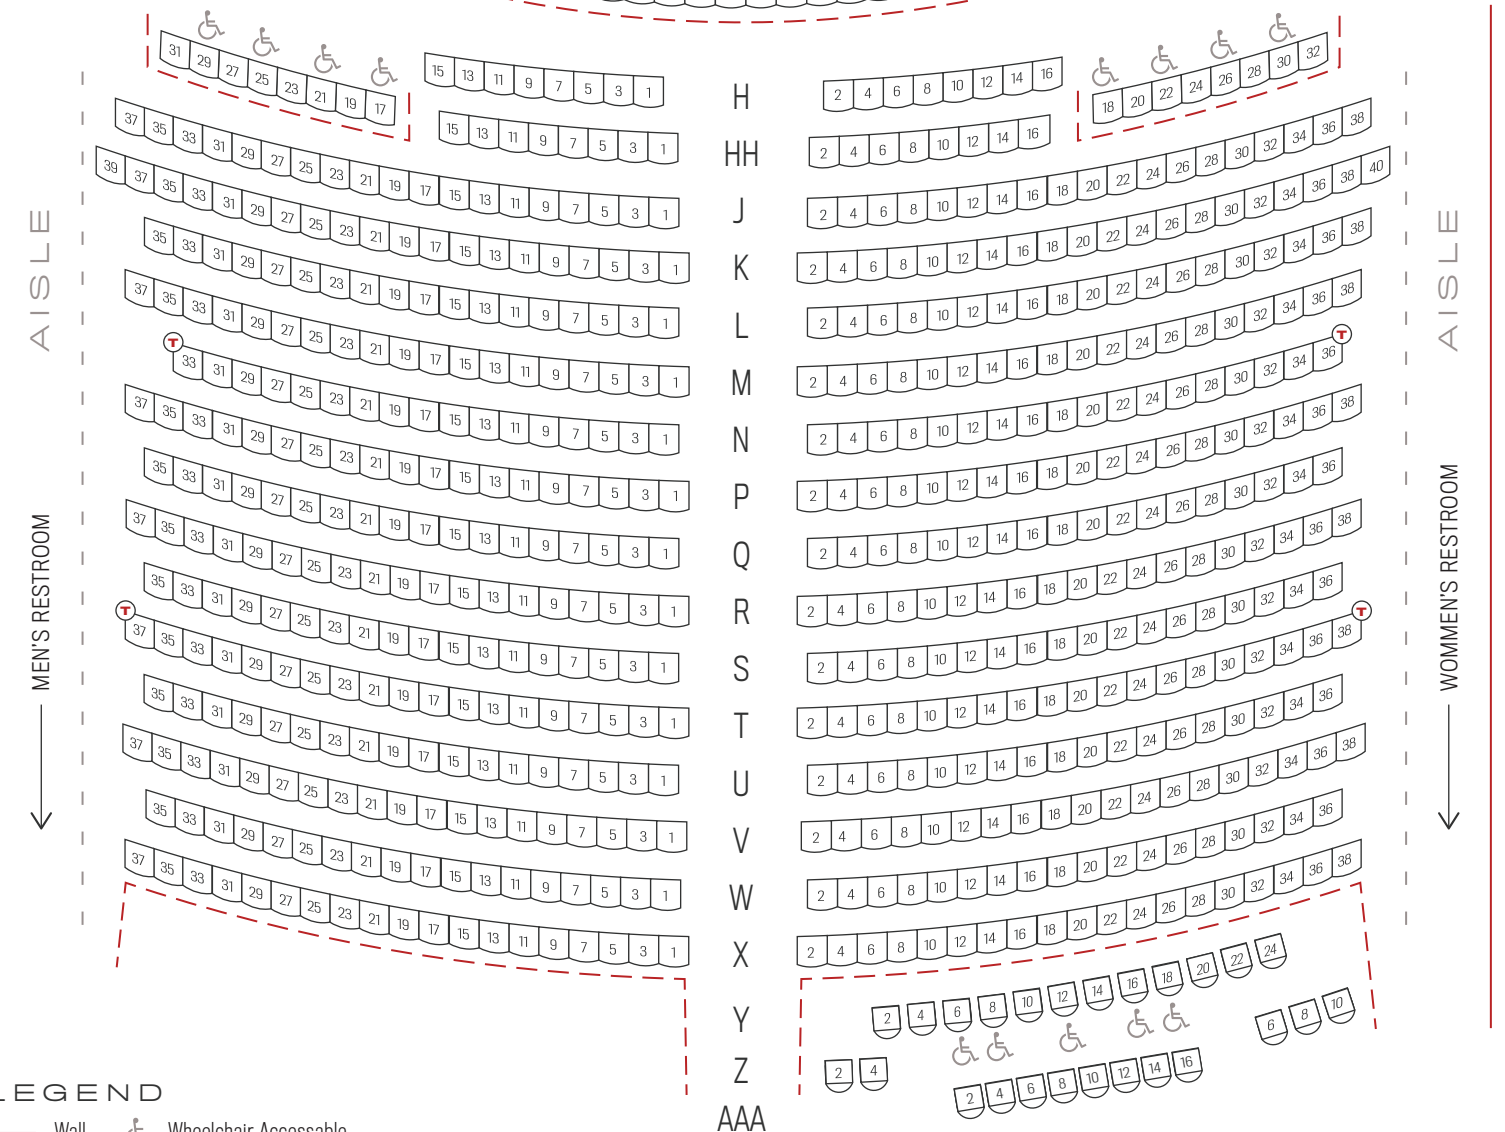

ORCHESTRA SEATING LEVEL

LEGEND

- Wall
- ♿ Wheelchair Accessible
- Railing
- ⊕ Transfer Arm Seat