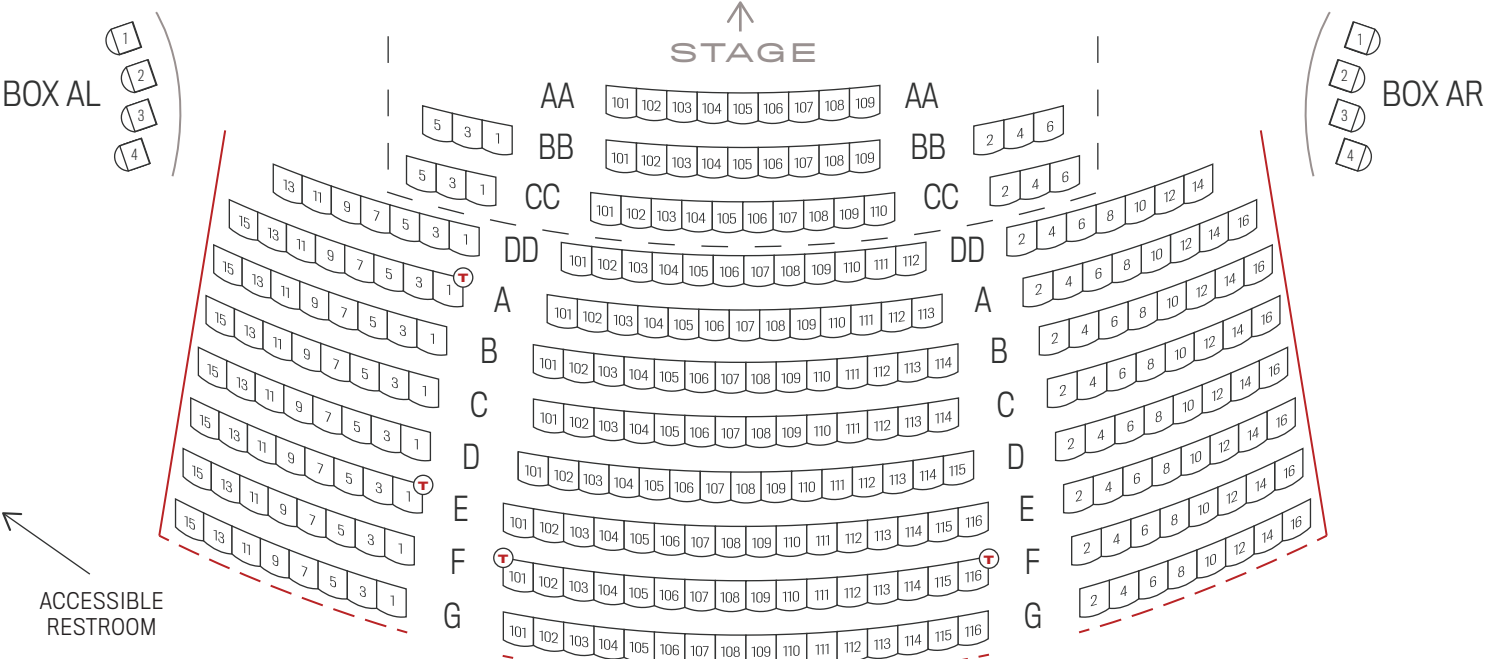

ORCHESTRA SEATING LEVEL

LEGEND

- Wall
- ♿ Wheelchair Accessible
- Railing
- ⊕ Transfer Arm Seat