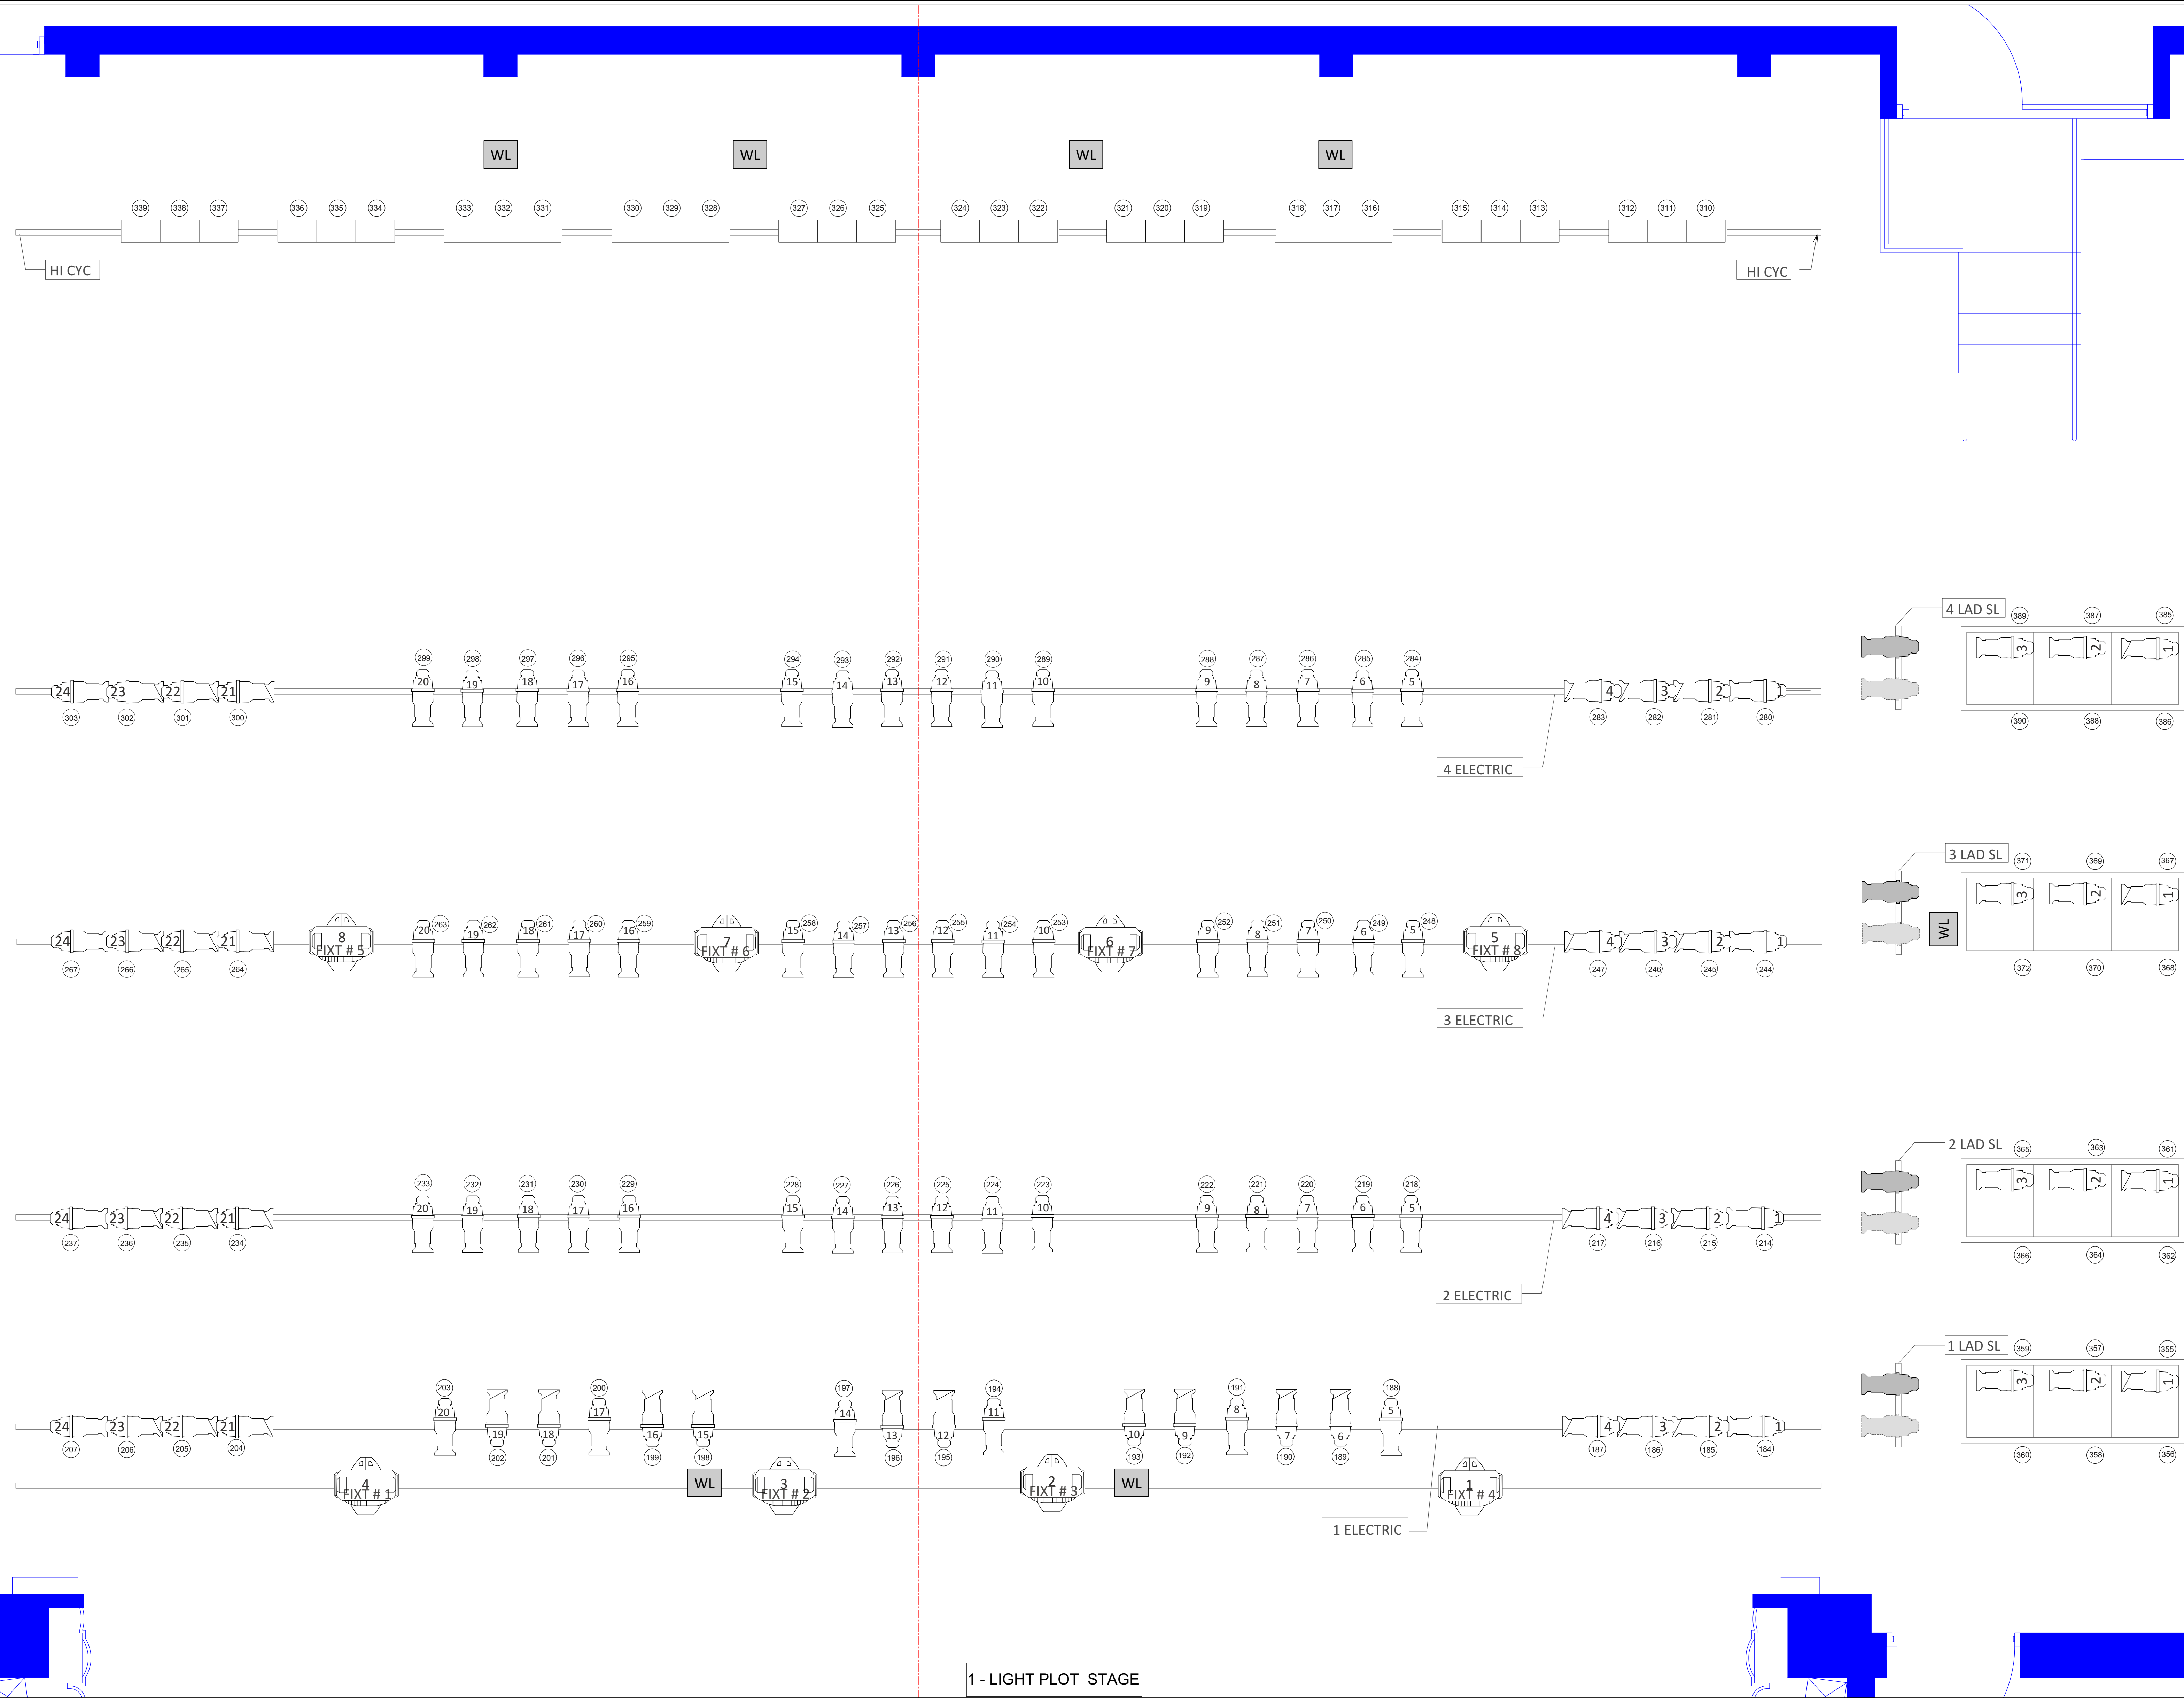

GRANADA THEATRE

KEY

- 10 DEGREE
- 14 DEGREE
- 19 DEGREE
- 26 DEGREE
- 36 DEGREE
- PAR 64 1KW MFL
- 1-CELL FLOOR CYC 1KW
- 3-CELL CYC 1KW
- 5.25" Scroller/Apollo
- HIGH END STUDIO SPOT CMY

VERSION-9 / 2021

1 - LIGHT PLOT STAGE

BLACK OUT	LINE SET #58	41'-10"
WHITE BRZE	LINE SET #57	41'-2"
EMPTY	LINE SET #56	40'-6"
5th E.CYC	LINE SET #55	39'-10"
EMPTY	LINE SET #54	39'-2"
EMPTY	LINE SET #53	38'-6"
RP_CYC	LINE SET #52	37'-10"
EMPTY	LINE SET #51	37'-2"
LEGS	LINE SET #50	36'-6"
BORDER	LINE SET #49	35'-10"
EMPTY	LINE SET #48	35'-2"
EMPTY	LINE SET #47	34'-6"
EMPTY	LINE SET #46	33'-10"
EMPTY	LINE SET #45	33'-2"
EMPTY	LINE SET #44	32'-6"
EMPTY	LINE SET #43	31'-10"
EMPTY	LINE SET #42	31'-2"
LEGS	LINE SET #41	30'-6"
ACO. CEIL.	LINE SET #40	29'-2"
BORDER	LINE SET #39	28'-6"
EMPTY	LINE SET #38	27'-10"
4TH ELEC	LINE SET #37	27'-2"
EMPTY	LINE SET #36	26'-6"
EMPTY	LINE SET #35	25'-10"
EMPTY	LINE SET #34	25'-2"
TRAVELER	LINE SET #32	23'-10"
LEGS	LINE SET #31	23'-2"
BORDER	LINE SET #30	22'-6"
EMPTY	LINE SET #29	21'-10"
EMPTY	LINE SET #28	21'-2"
EMPTY	LINE SET #27	20'-6"
3RD ELEC	LINE SET #26	19'-10"
EMPTY	LINE SET #25	18'-2"
Decommissioned		
ACO. CEIL.	LINE SET #23	17'-10"
EMPTY	LINE SET #22	17'-2"
EMPTY	LINE SET #21	16'-6"
TRAVELER	LINE SET #20	15'-10"
LEGS	LINE SET #19	15'-2"
BORDER	LINE SET #18	14'-6"
EMPTY	LINE SET #17	13'-2"
EMPTY	LINE SET #16	12'-6"
EMPTY	LINE SET #15	11'-10"
2ND ELEC	LINE SET #14	11'-2"
EMPTY	LINE SET #13	10'-6"
EMPTY	LINE SET #12	9'-10"
EMPTY	LINE SET #11	9'-2"
EMPTY	LINE SET #10	8'-6"
LEGS	LINE SET #9	7'-10"
BORDER	LINE SET #8	7'-2"
DEAD HANG ONLY	LINE SET #7	6'-6"
ACO. CEIL.	LINE SET #6	5'-10"
EMPTY	LINE SET #5	5'-2"
1ST ELEC	LINE SET #4	4'-6"
MOVER ELEC	LINE SET #3	3'-10"
EMPTY	LINE SET #2	3'-2"
BORDER	LINE SET #1	2'-6"
MAIN DRAPE		
LEGS	A BATTEN	1'-2"