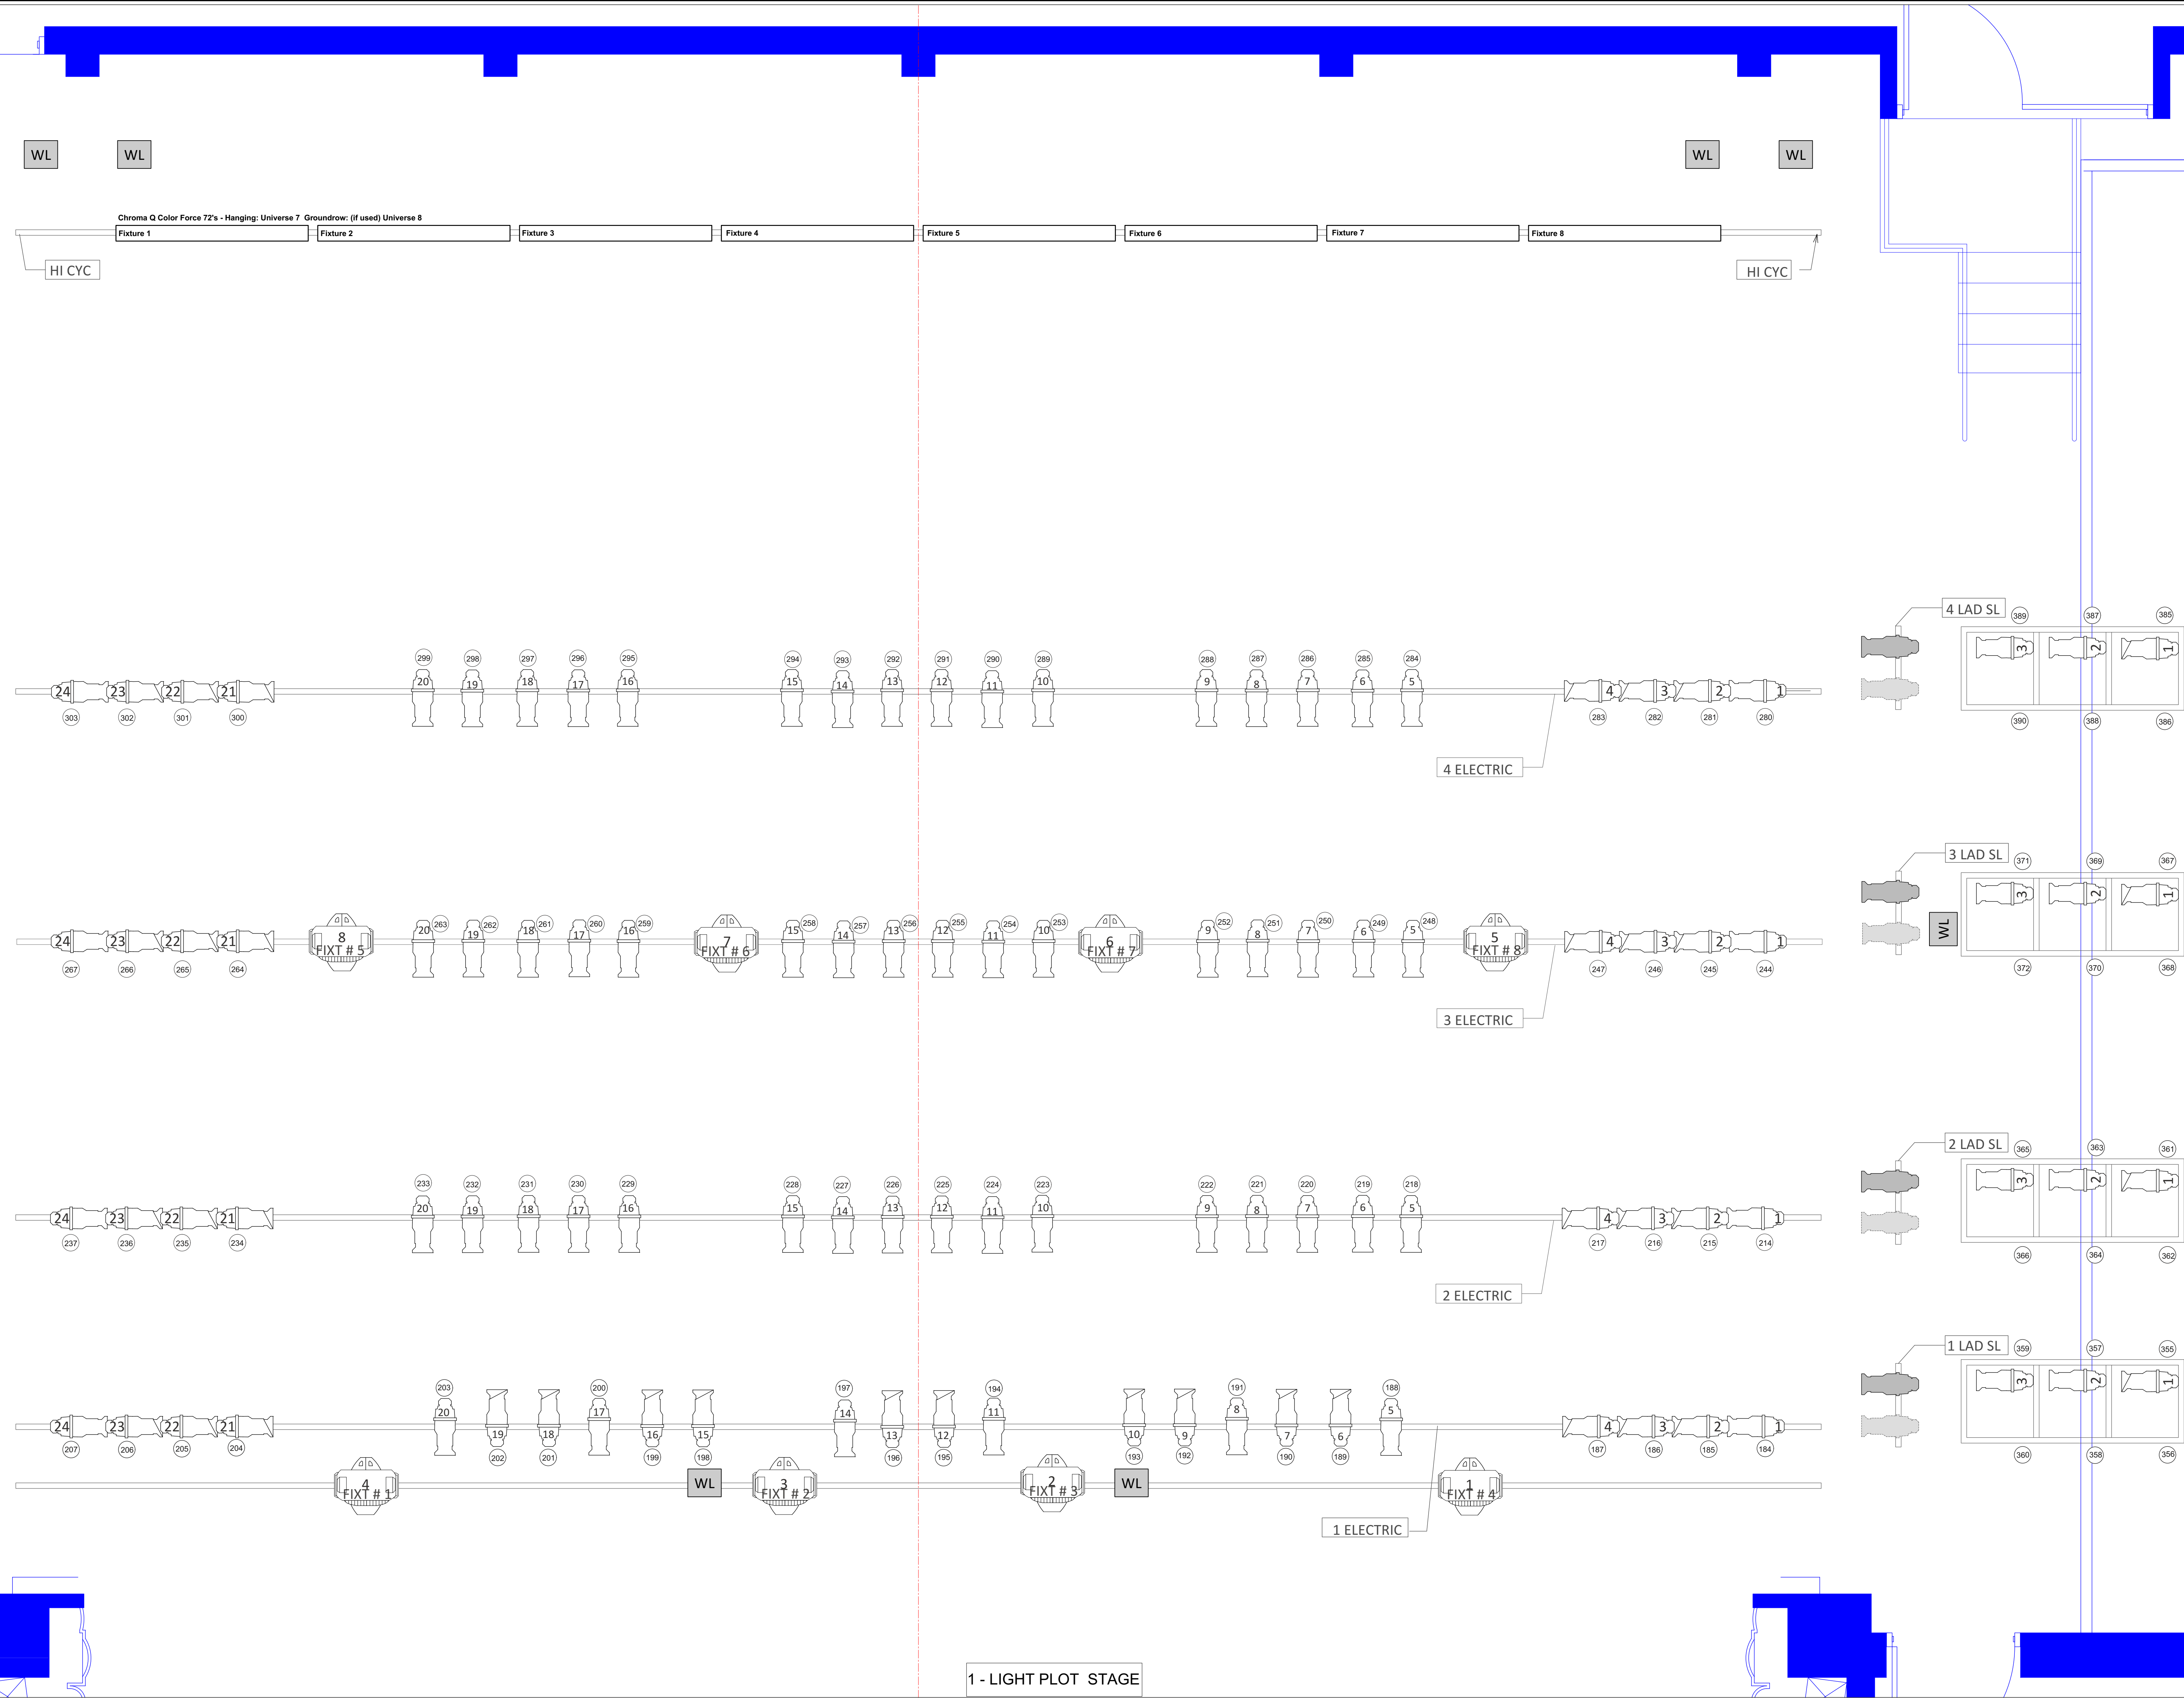

# GRANADA THEATRE

**KEY**

- 10 DEGREE
- 14 DEGREE
- 19 DEGREE
- 26 DEGREE
- 36 DEGREE

Chroma Q Color Force 72's  
Hanging: Universe 7, Groundrow: (if used) Universe 8

HIGH END STUDIO SPOT CMY

VERSION-9 / 2021

1 - LIGHT PLOT STAGE

BLACK OUT	LINE SET #58	41'-10"
WHITE BRZE	LINE SET #57	41'-2"
EMPTY	LINE SET #56	40'-6"
5th E.CYC	LINE SET #55	39'-10"
EMPTY	LINE SET #54	39'-2"
EMPTY	LINE SET #53	38'-6"
RP_CYC	LINE SET #52	37'-10"
EMPTY	LINE SET #51	37'-2"
LEGS	LINE SET #50	36'-6"
BORDER	LINE SET #49	35'-10"
EMPTY	LINE SET #48	35'-2"
EMPTY	LINE SET #47	34'-6"
EMPTY	LINE SET #46	33'-10"
EMPTY	LINE SET #45	33'-2"
EMPTY	LINE SET #44	32'-6"
EMPTY	LINE SET #43	31'-10"
EMPTY	LINE SET #42	31'-2"
LEGS	LINE SET #41	30'-6"
ACO. CEIL.	LINE SET #40	29'-2"
BORDER	LINE SET #39	28'-6"
EMPTY	LINE SET #38	27'-10"
4TH ELEC	LINE SET #37	27'-2"
EMPTY	LINE SET #36	26'-6"
EMPTY	LINE SET #35	25'-10"
EMPTY	LINE SET #34	25'-2"
TRAVELER	LINE SET #32	23'-10"
LEGS	LINE SET #31	23'-2"
BORDER	LINE SET #30	22'-6"
EMPTY	LINE SET #29	21'-10"
EMPTY	LINE SET #28	21'-2"
3RD ELEC	LINE SET #26	19'-10"
EMPTY	LINE SET #25	18'-2"
Decommissioned		
ACO. CEIL.	LINE SET #23	17'-10"
EMPTY	LINE SET #22	17'-2"
TRAVELER	LINE SET #20	15'-10"
LEGS	LINE SET #19	15'-2"
BORDER	LINE SET #18	14'-6"
EMPTY	LINE SET #17	13'-2"
EMPTY	LINE SET #16	12'-6"
EMPTY	LINE SET #15	11'-10"
2ND ELEC	LINE SET #14	11'-2"
EMPTY	LINE SET #13	10'-6"
EMPTY	LINE SET #12	9'-10"
EMPTY	LINE SET #11	9'-2"
LEGS	LINE SET #9	7'-10"
BORDER	LINE SET #8	7'-2"
DEAD HANG ONLY	LINE SET #7	6'-6"
ACO. CEIL.	LINE SET #6	5'-10"
EMPTY	LINE SET #5	5'-2"
1ST ELEC	LINE SET #4	4'-6"
MOVER ELEC	LINE SET #3	3'-10"
EMPTY	LINE SET #2	3'-2"
BORDER	LINE SET #1	2'-6"
MAIN DRAPE		
LEGS	A BATTEN	1'-2"