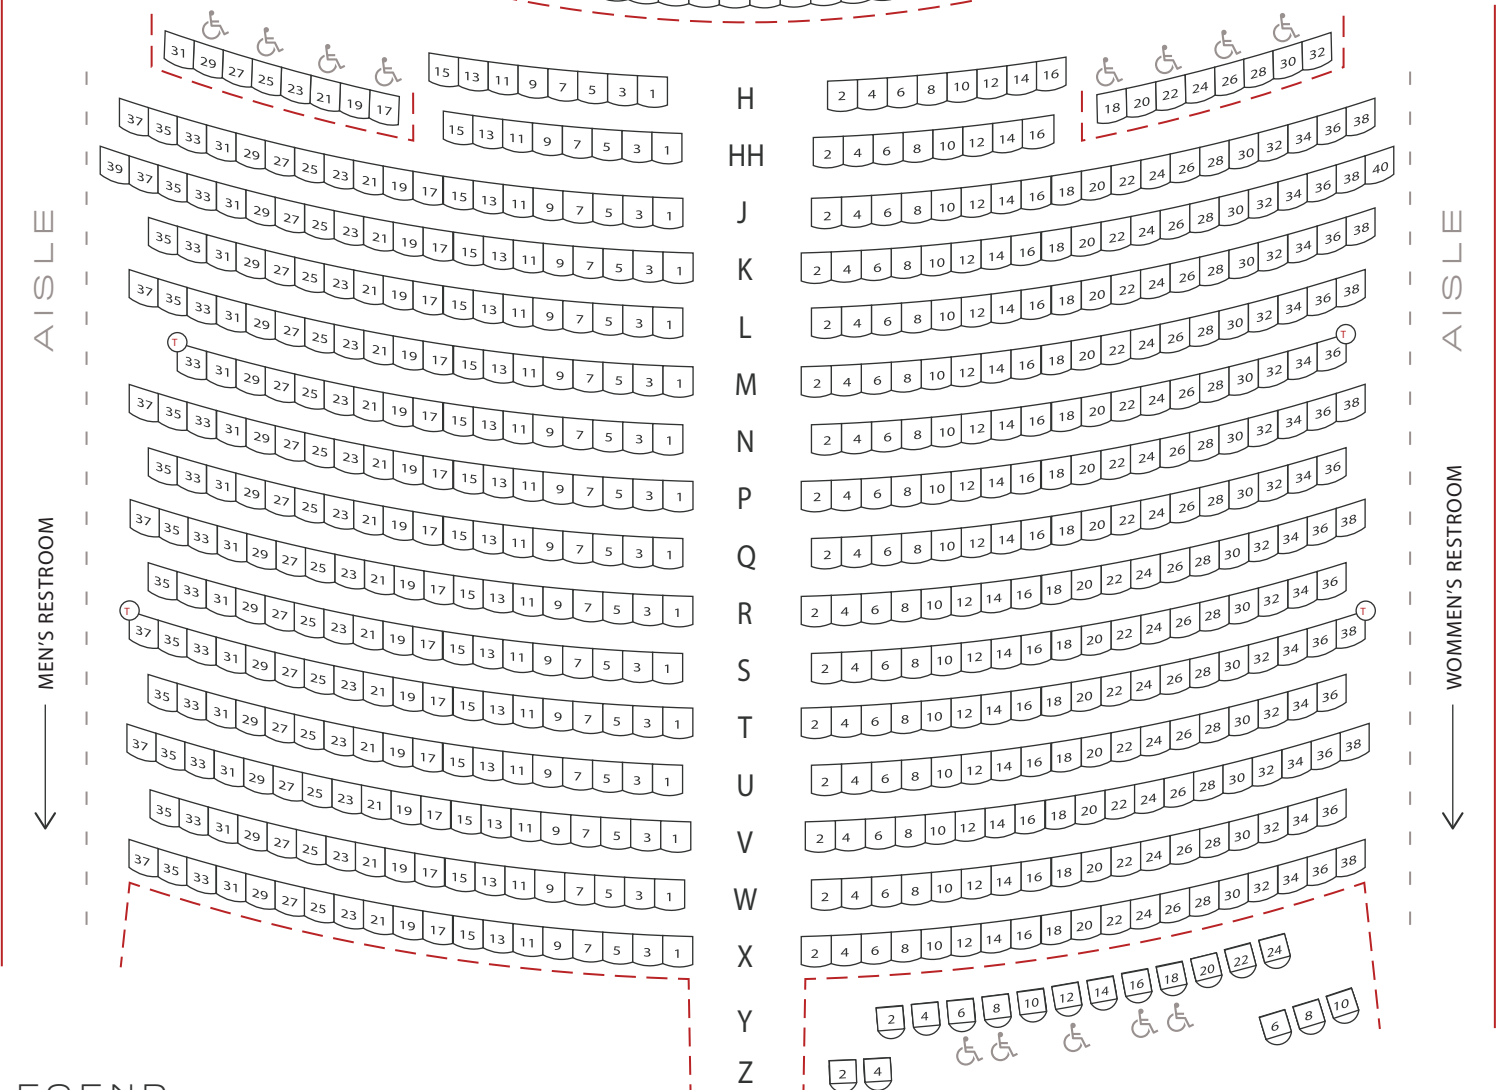

ORCHESTRA SEATING LEVEL

STAGE

LEGEND

- Wall
- Wheelchair Accessible
- - - Railing
- Transfer Arm Seat

AAA