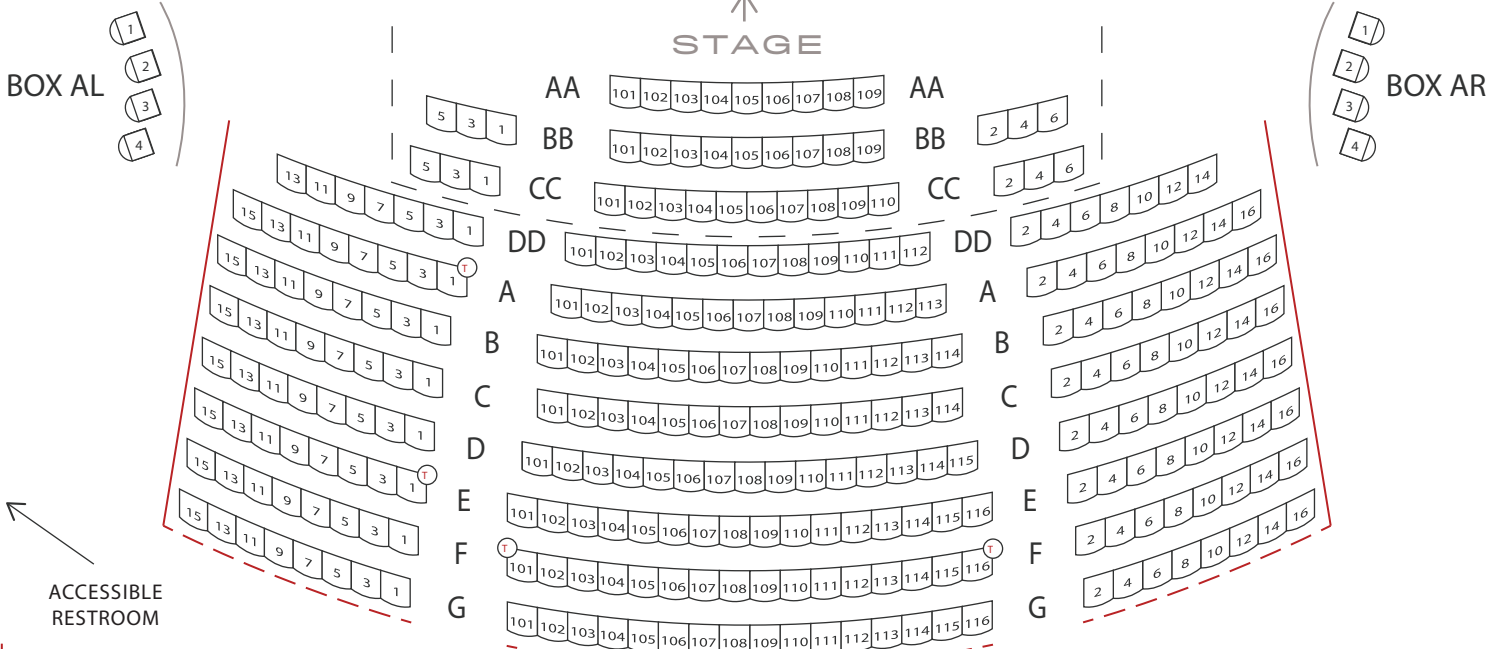

ORCHESTRA SEATING LEVEL

STAGE

LEGEND

- Wall
- Wheelchair Accessible
- - - Railing
- Transfer Arm Seat

AAA